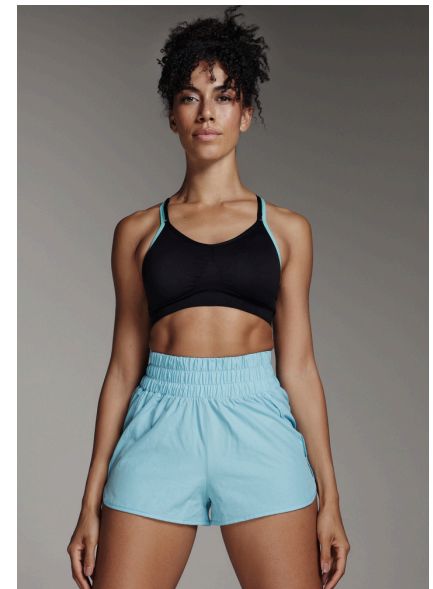

# JULIET ELISE

| HEIGHT: 178CM | CONFECTION: 36 | BUST: 83 | WAIST: 63 | HIPS: 94  
| SHOES: 41 | HAIR: BROWN | EYES: GREEN / BROWN |

**MATT**  
*Faces*

MATT FACES AMSTERDAM | PHONE: +31(0)634823034 | [info@mattfaces.nl](mailto:info@mattfaces.nl)

MATT FACES