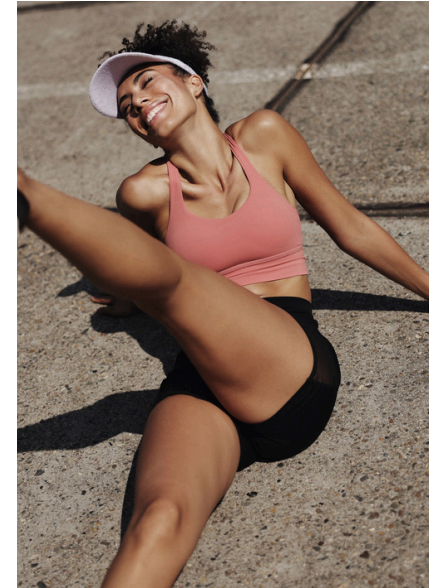

# JULIET ELISE

| HEIGHT: 178CM | CONFECTION: 36 | BUST: 83 | WAIST: 63 | HIPS: 94  
| SHOES: 41 | HAIR: BROWN | EYES: GREEN / BROWN |

**MATT**  
*Faces*

MATT FACES AMSTERDAM | PHONE: +31(0)634823034 | [info@mattfaces.nl](mailto:info@mattfaces.nl)