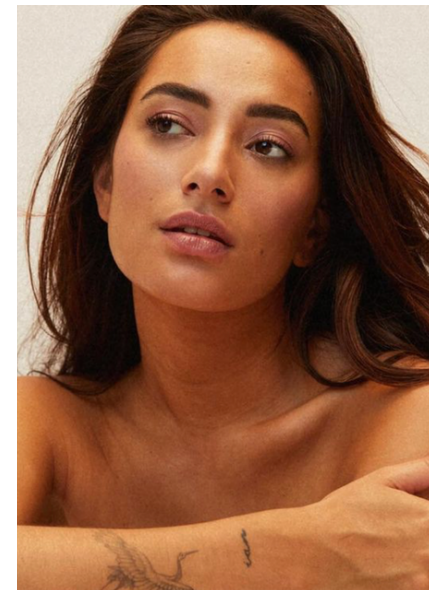

KATIE

| HEIGHT: 173CM | CONFECTION: 36/38 | BUST: 85 | WAIST: 68 | HIPS: 98
| SHOES: 40 | HAIR: BROWN | EYES: BROWN |

MATT
Faces

MATT FACES AMSTERDAM | PHONE: +31(0)634823034 | info@mattfaces.nl

MATT FACES