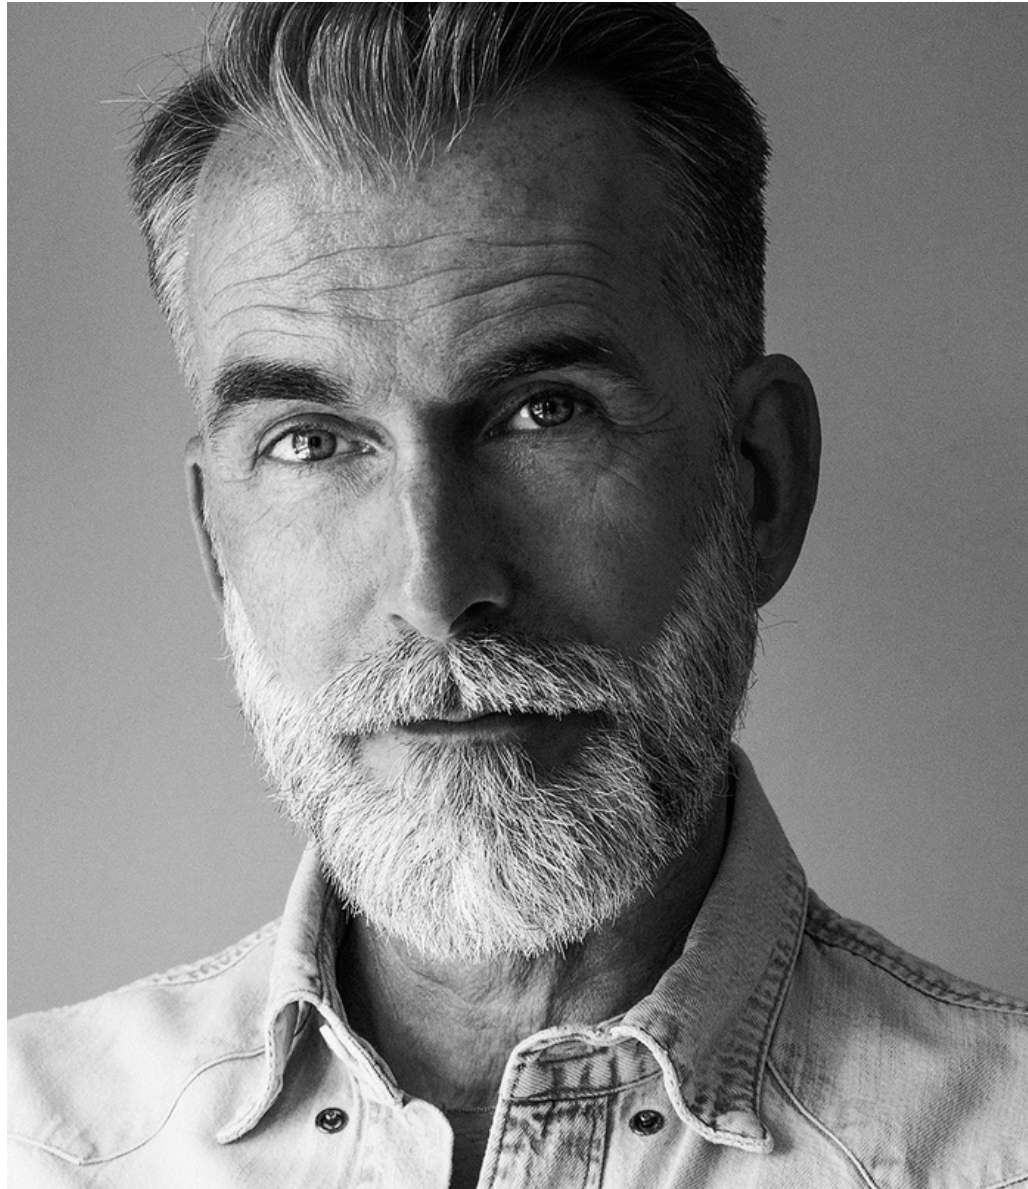

RIENUS

| HEIGHT: 183 cm | SUIT: 48/50 | CHEST: 99 cm - 39" | WAIST: 82 cm - 32" | HIPS: 92 cm - 36"
| SHOES: 43 - 9 1/2 | HAIR: GREY/DARK BLOND | EYES: GREY/BLUE |

MATT FACES AMSTERDAM | PHONE: +31(0)634823034 | info@mattfaces.nl