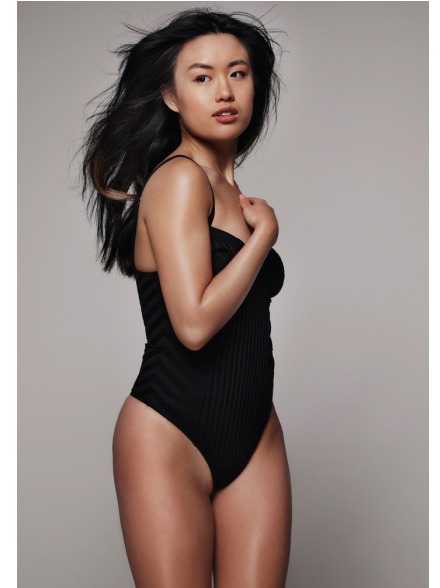

ANNA R

| HEIGHT: 170CM | CONFECTION: 36 | BUST: 86 | WAIST: 68 | HIPS: 96
SHOES: 38 | HAIR: Black | EYES: BROWN

MATT FACES AMSTERDAM | PHONE: +31(0)634823034 | info@mattfaces.nl

MATT FACES