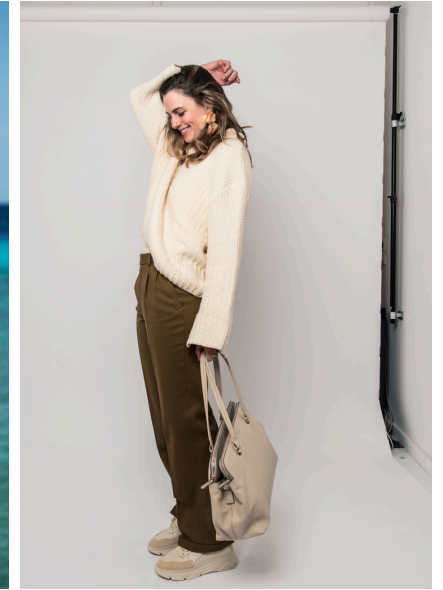

# JETTE

| HEIGHT: 178CM | CONFECTION: 36/38 | BUST: 85 | WAIST: 75 | HIPS: 98  
| SHOES: 39 | HAIR: DARK BLOND | EYES: BLUE |

**MATT**  
*Faces*

MATT FACES AMSTERDAM | PHONE: +31(0)634823034 | [info@mattfaces.nl](mailto:info@mattfaces.nl)