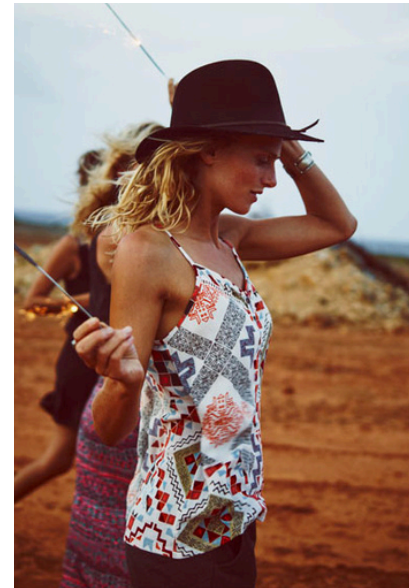

# JETTE

| HEIGHT: 178CM | CONFECTION: 36/38 | BUST: 85 | WAIST: 75 | HIPS: 98  
| SHOES: 39 | HAIR: DARK BLOND | EYES: BLUE |

**MATT**  
*Faces*

MATT FACES AMSTERDAM | PHONE: +31(0)634823034 | [info@mattfaces.nl](mailto:info@mattfaces.nl)