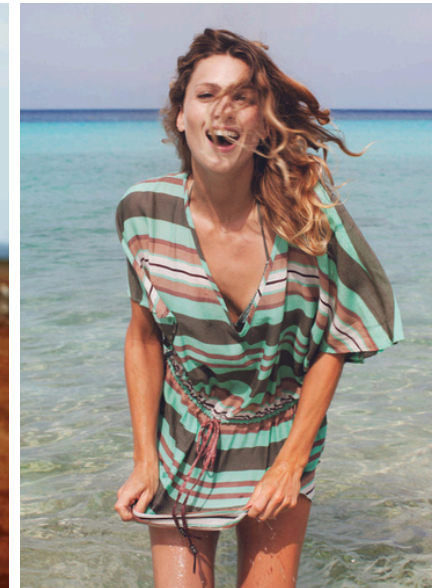

# JETTE

| HEIGHT: 178CM | CONFECTION: 36/38 | BUST: 85 | WAIST: 75 | HIPS: 98  
| SHOES: 39 | HAIR: DARK BLOND | EYES: BLUE |

**MATT**  
*Faces*

MATT FACES AMSTERDAM | PHONE: +31(0)634823034 | [info@mattfaces.nl](mailto:info@mattfaces.nl)

MATT FACES