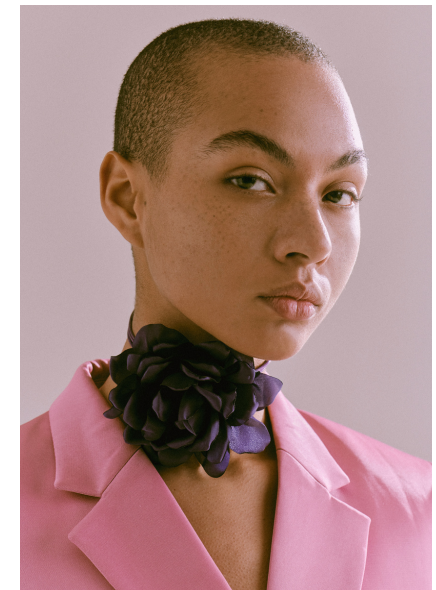

MARION G

| HEIGHT: 170CM | CONFECTION: 36/38 | BUST: 90 | WAIST: 64 | HIPS: 98
| SHOES: 39 | HAIR: BROWN | EYES: BROWN |

MATT
Faces

MATT FACES AMSTERDAM | PHONE: +31(0)634823034 | info@mattfaces.nl

MATT FACES